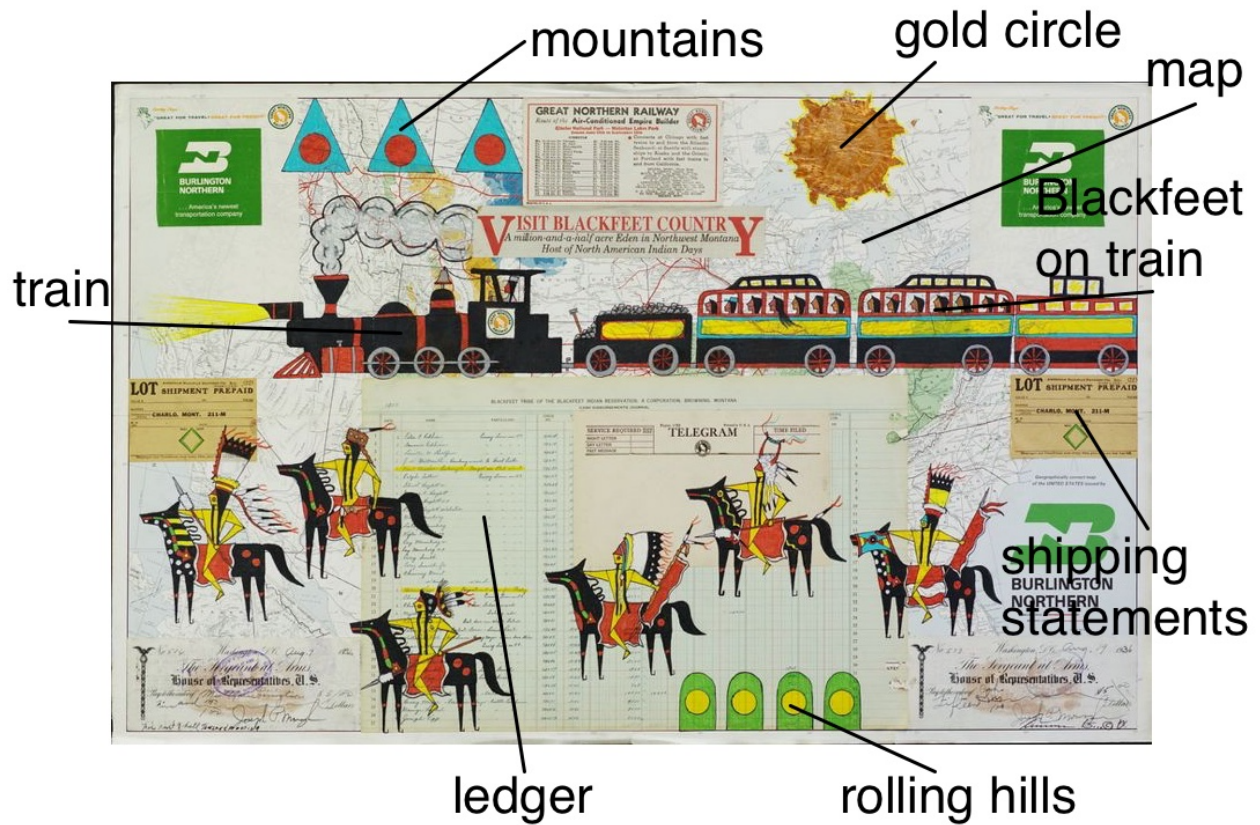

Student handout

Symbolism in Contemporary Ledger Art

As you watch the video, write what each symbol represents according to the artist.

Symbol	What it represents
Mountains	
Gold circle	
Train	
Blackfeet on train	
Ledger	
Shipping statements	
Map	
Rolling hills	

How do all these symbols work together to tell Terrence Guardipee's story?